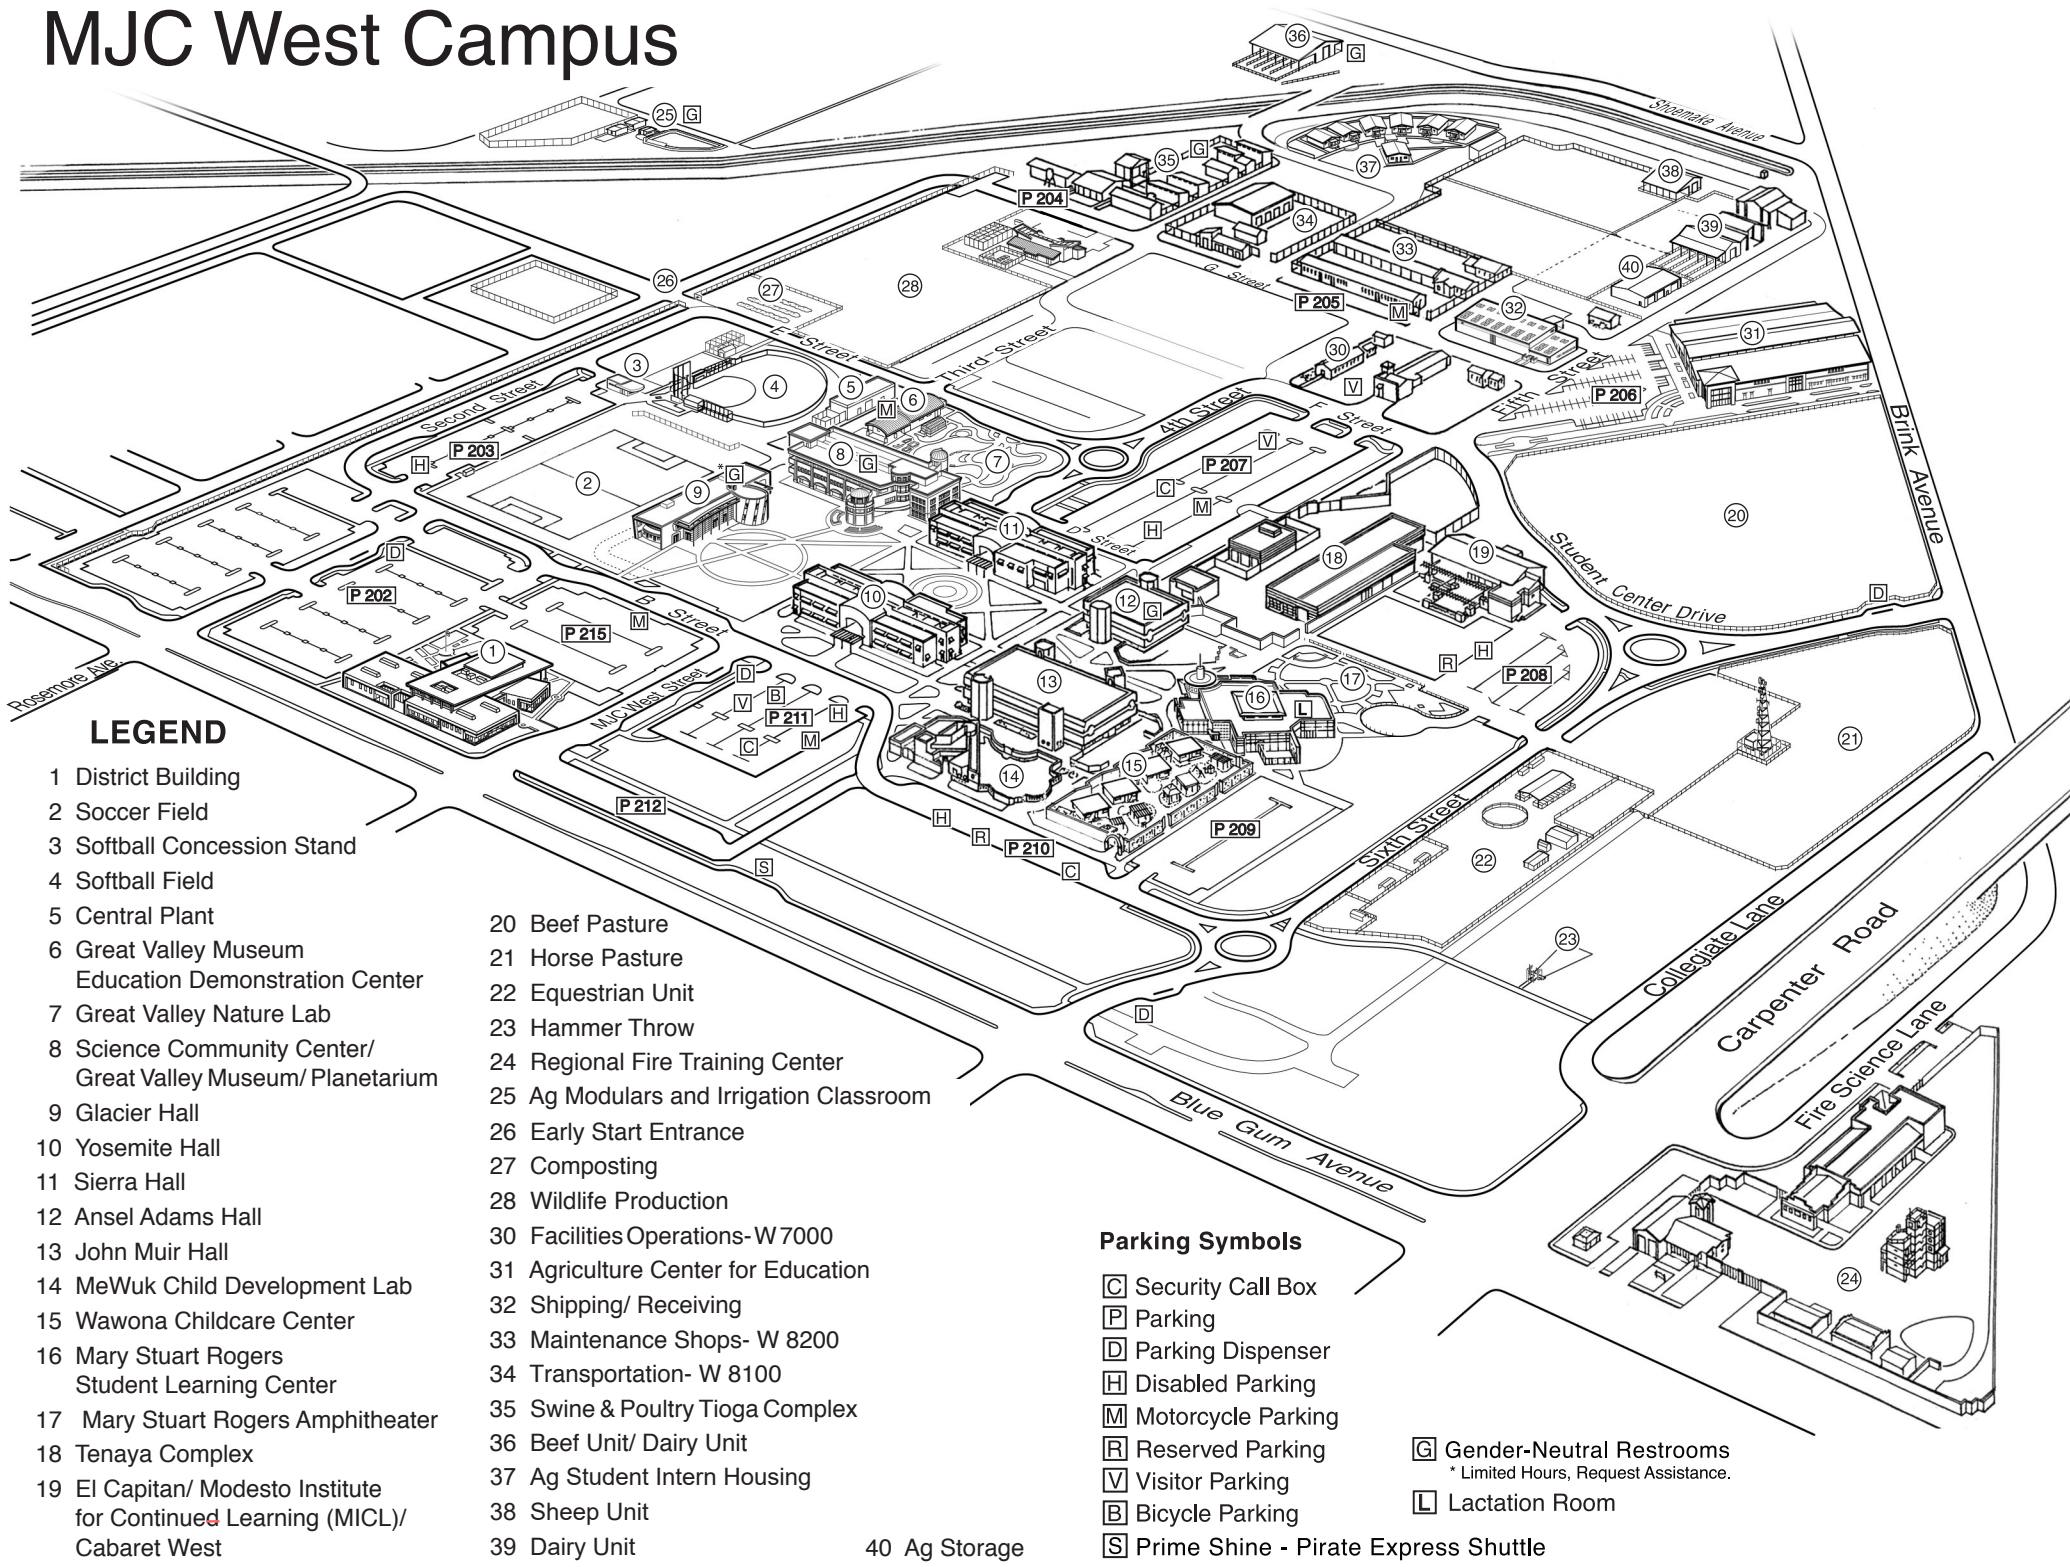

MJC West Campus

LEGEND

- | | |
|--|---|
| 1 District Building | 20 Beef Pasture |
| 2 Soccer Field | 21 Horse Pasture |
| 3 Softball Concession Stand | 22 Equestrian Unit |
| 4 Softball Field | 23 Hammer Throw |
| 5 Central Plant | 24 Regional Fire Training Center |
| 6 Great Valley Museum
Education Demonstration Center | 25 Ag Modulars and Irrigation Classroom |
| 7 Great Valley Nature Lab | 26 Early Start Entrance |
| 8 Science Community Center/
Great Valley Museum/ Planetarium | 27 Composting |
| 9 Glacier Hall | 28 Wildlife Production |
| 10 Yosemite Hall | 30 Facilities Operations- W 7000 |
| 11 Sierra Hall | 31 Agriculture Center for Education |
| 12 Ansel Adams Hall | 32 Shipping/ Receiving |
| 13 John Muir Hall | 33 Maintenance Shops- W 8200 |
| 14 MeWuk Child Development Lab | 34 Transportation- W 8100 |
| 15 Wawona Childcare Center | 35 Swine & Poultry Tioga Complex |
| 16 Mary Stuart Rogers
Student Learning Center | 36 Beef Unit/ Dairy Unit |
| 17 Mary Stuart Rogers Amphitheater | 37 Ag Student Intern Housing |
| 18 Tenaya Complex | 38 Sheep Unit |
| 19 El Capitan/ Modesto Institute
for Continued Learning (MICL)/
Cabaret West | 39 Dairy Unit |
| | 40 Ag Storage |

Parking Symbols

- | | |
|--------------------------------------|--|
| Security Call Box | Gender-Neutral Restrooms
* Limited Hours, Request Assistance. |
| Parking | Lactation Room |
| Parking Dispenser | |
| Disabled Parking | |
| Motorcycle Parking | |
| Reserved Parking | |
| Visitor Parking | |
| Bicycle Parking | |
| Prime Shine - Pirate Express Shuttle | |